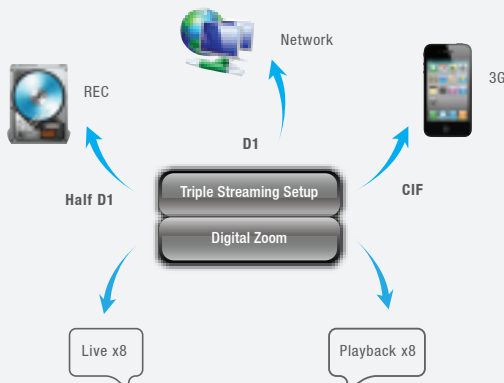

## KEY FEATURES

- Embedded Linux Operating System
- H.264 video compression
- Triplex operation
- Independent dual display - VGA and CVBS
- Triple streaming
- 8x Digital Zoom
- Auto IP Detection
- 3G - Mobile viewing
- Advanced user authority level
- Maximum 128ch CMS Client
- POS [Text Insert Function]
- 1 VGA, 1 BNC
- 2-SATA HDD ( Max 4TB )
- 2-USB

## TRIPLE STREAMING / DIGITAL ZOOM

compatible with: